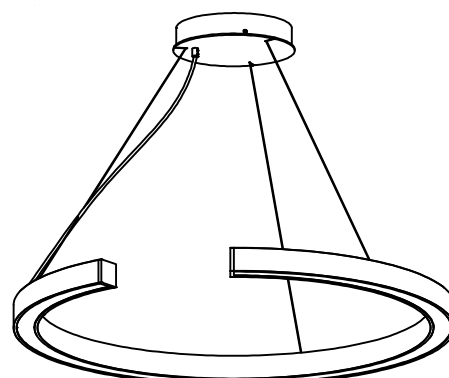

Uniform light distribution can illuminate any common area.

Size	
24	24.8" [631mm]
36	36.3" [921mm]
48	47.7" [1,211mm]
60	59.1" [1,500mm]
72	70.5" [1,790mm]
Custom	

* 50mm x 50mm fixture body profile
* Straight cables or center canopy mounting options available

Secant 50

PENDANT

SPECIFICATION SHEET

Secant 50

Straight power cables with remote driver

Note:
See below for mounting options

CMOP-3-2 Standard - Supplied

Mounting Option Power 3-2
Suspension Assembly
Installed in drywall or wood ceiling

Secant 50

PENDANT

SPECIFICATION SHEET

Secant 50

Center canopy with remote driver

Center canopy 5.9" [150mm] Diameter

Fixture mounts directly to 4" octagon box - supplied and installed by others

Center canopy with integral driver

Center canopy 10" [254mm] Diameter

Fixture mounts directly to 4" octagon box - supplied and installed by others

Minimum mounting height per fixture size for center canopy options:

Fixture Size (Diameter)	Minimum Mounting Height
24" [631mm]	15" [380mm]
36" [921mm]	20" [510mm]
48" [1,211mm]	30" [760mm]
60" [1,500mm]	40" [1,015mm]
72" [1,790mm]	50" [1,270mm]