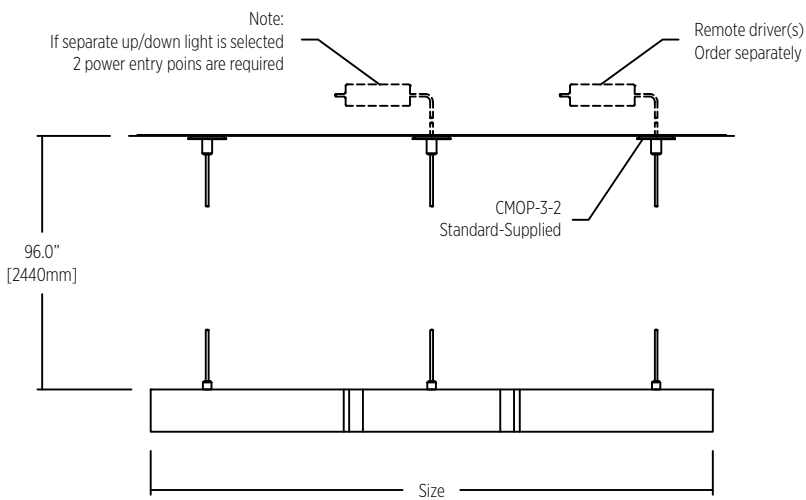

Uniform light distribution can illuminate any common area.

Size	
24	24.8" [631mm]
36	36.3" [921mm]
48	47.7" [1,211mm]
60	59.1" [1,500mm]
72	70.5" [1,790mm]
Custom	

* 50mm x 50mm fixture body profile
* Straight cables or center canopy mounting options available

Secant 50

PENDANT

SPECIFICATION SHEET

Secant 50

INSTALLATION TYPE

Straight cables with remote driver

Note:
See page 4 & 5 for mounting options

Straight cables with surface mounted canopy with integral driver - Order separately

Secant 50

PENDANT

SPECIFICATION SHEET

Secant 50

Straight power cables with remote driver

Note:
See below for mounting options

CMOP-3-2 Standard - Supplied

Mounting Option Power 3-2
Suspension Assembly
Installed in drywall or wood ceiling

Center canopy 10" [254mm] Diameter

Fixture mounts directly to 4" octagon box - supplied and installed by others

Minimum mounting height per fixture size for center canopy options:

Fixture Size (Diameter)	Minimum Mounting Height
24" [631mm]	15" [380mm]
36" [921mm]	20" [510mm]
48" [1,211mm]	30" [760mm]
60" [1,500mm]	40" [1,015mm]
72" [1,790mm]	50" [1,270mm]