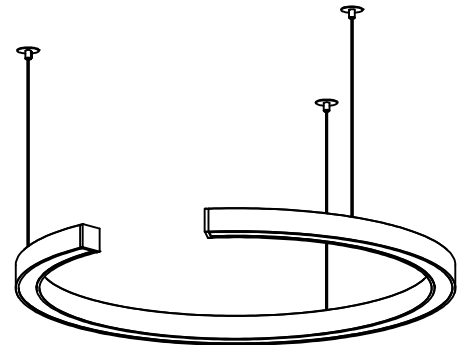

Secant 50

PENDANT

SPECIFICATION SHEET

Secant 50

INSTALLATION TYPE

Straight cables with remote driver

Note:
See page 4 & 5 for mounting options

Straight cables with surface mounted canopy with integral driver - Order separately

Secant 50

PENDANT

SPECIFICATION SHEET

Secant 50

Straight power cables with remote driver

Note:
See below for mounting options

CMOP-3-2 Standard - Supplied

Mounting Option Power 3-2
Suspension Assembly
Installed in drywall or wood ceiling

Secant 50

PENDANT

SPECIFICATION SHEET

Secant 50

Center canopy with remote driver

Center canopy 5.9" [150mm] Diameter

Fixture mounts directly to 4" octagon box - supplied and installed by others

Center canopy with integral driver

Center canopy 10" [254mm] Diameter

Fixture mounts directly to 4" octagon box - supplied and installed by others

Minimum mounting height per fixture size for center canopy options:

Fixture Size (Diameter)	Minimum Mounting Height
24" [631mm]	15" [380mm]
36" [921mm]	20" [510mm]
48" [1,211mm]	30" [760mm]
60" [1,500mm]	40" [1,015mm]
72" [1,790mm]	50" [1,270mm]