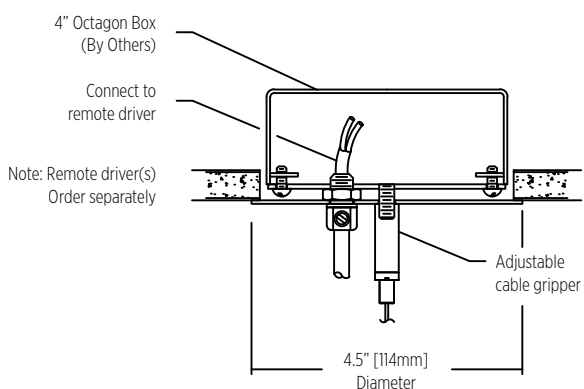

Center canopy 10" [254mm] Diameter

Fixture mounts directly to 4" octagon box - supplied and installed by others

Minimum mounting height per fixture size for center canopy options:

Fixture Size (Diameter)	Minimum Mounting Height
24" [631mm]	15" [380mm]
36" [921mm]	20" [510mm]
48" [1,211mm]	30" [760mm]
60" [1,500mm]	40" [1,015mm]
72" [1,790mm]	50" [1,270mm]

Secant 50

PENDANT

SPECIFICATION SHEET

Secant 50

STRAIGHT CABLES MOUNTING OPTION - POWER

MOP-1A Standard - Supplied

Mounting Option Power 1A
Octagon Box (By Others)
Installed in drywall, wood or concrete ceiling