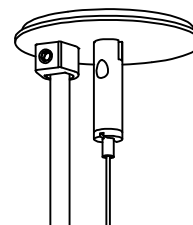

Secant 50

PENDANT

SPECIFICATION SHEET

Secant 50

Center canopy with remote driver

Center canopy 5.9" [150mm] Diameter

Fixture mounts directly to 4" octagon box - supplied and installed by others

Center canopy with integral driver

Center canopy 10" [254mm] Diameter

Fixture mounts directly to 4" octagon box - supplied and installed by others

Minimum mounting height per fixture size for center canopy options:

Fixture Size (Diameter)	Minimum Mounting Height
24" [631mm]	15" [380mm]
36" [921mm]	20" [510mm]
48" [1,211mm]	30" [760mm]
60" [1,500mm]	40" [1,015mm]
72" [1,790mm]	50" [1,270mm]

Secant 50

PENDANT

SPECIFICATION SHEET

Secant 50

STRAIGHT CABLES MOUNTING OPTION - POWER

MOP-1A Standard - Supplied

Mounting Option Power 1A
Octagon Box (By Others)
Installed in drywall, wood or concrete ceiling

MOP-2A-1 Order Separately

Mounting Option Power 2A-1
Suspension assembly
Installed in drywall or wood ceiling

MOP-2A-2 Order Separately

Mounting Option Power 2A-2
Suspension assembly
Installed in drywall or wood ceiling