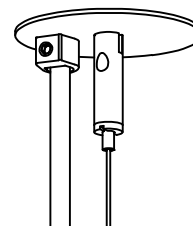

Secant 50

PENDANT

SPECIFICATION SHEET

Secant 50

Center canopy with remote driver

Center canopy 5.9" [150mm] Diameter

Fixture mounts directly to 4" octagon box - supplied and installed by others

Center canopy with integral driver

Center canopy 10" [254mm] Diameter

Fixture mounts directly to 4" octagon box - supplied and installed by others

Minimum mounting height per fixture size for center canopy options:

Fixture Size (Diameter)	Minimum Mounting Height
24" [631mm]	15" [380mm]
36" [921mm]	20" [510mm]
48" [1,211mm]	30" [760mm]
60" [1,500mm]	40" [1,015mm]
72" [1,790mm]	50" [1,270mm]

Secant 50

PENDANT

SPECIFICATION SHEET

Secant 50

STRAIGHT CABLES MOUNTING OPTION - POWER

MOP-1A Standard - Supplied

Mounting Option Power 1A
Octagon Box (By Others)
Installed in drywall, wood or concrete ceiling

MOP-2A-1 Order Separately

Mounting Option Power 2A-1
Suspension assembly
Installed in drywall or wood ceiling

MOP-2A-2 Order Separately

Mounting Option Power 2A-2
Suspension assembly
Installed in drywall or wood ceiling