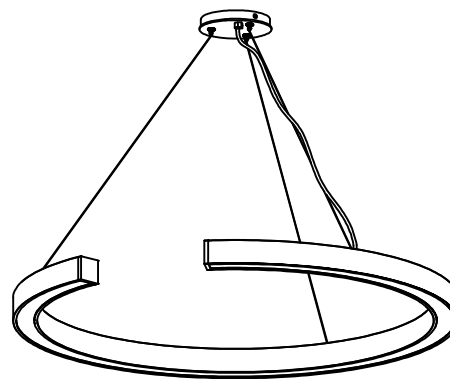

Uniform light distribution can illuminate any common area.

Size	
24	24.8" [631mm]
36	36.3" [921mm]
48	47.7" [1,211mm]
60	59.1" [1,500mm]
72	70.5" [1,790mm]
Custom	

* 50mm x 50mm fixture body profile
* Straight cables or center canopy mounting options available

Secant 50

PENDANT

SPECIFICATION SHEET

Secant 50

Straight power cables with remote driver

Note:
See below for mounting options

CMOP-3-2 Standard - Supplied

Mounting Option Power 3-2
Suspension Assembly
Installed in drywall or wood ceiling

Secant 50

PENDANT

SPECIFICATION SHEET

Secant 50

Center canopy with remote driver

Center canopy 5.9" [150mm] Diameter

Fixture mounts directly to 4" octagon box - supplied and installed by others

Center canopy with integral driver

Center canopy 10" [254mm] Diameter

Fixture mounts directly to 4" octagon box - supplied and installed by others

Minimum mounting height per fixture size for center canopy options:

Fixture Size (Diameter)	Minimum Mounting Height
24" [631mm]	15" [380mm]
36" [921mm]	20" [510mm]
48" [1,211mm]	30" [760mm]
60" [1,500mm]	40" [1,015mm]
72" [1,790mm]	50" [1,270mm]