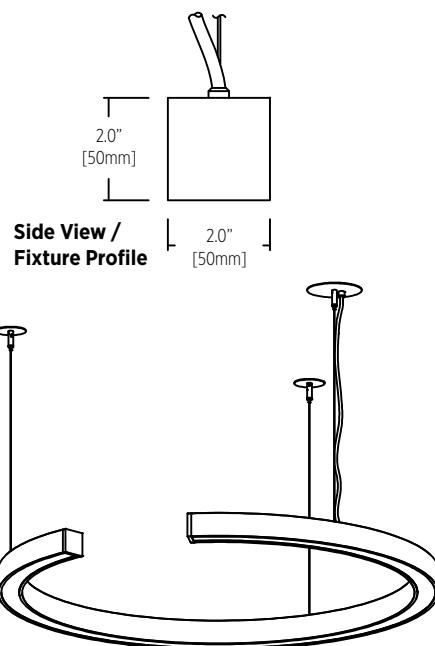

Uniform light distribution can illuminate any common area.

Size	
24	24.8" [631mm]
36	36.3" [921mm]
48	47.7" [1,211mm]
60	59.1" [1,500mm]
72	70.5" [1,790mm]
Custom	

* 50mm x 50mm fixture body profile
* Straight cables or center canopy mounting options available

Secant 50

PENDANT

SPECIFICATION SHEET

Secant 50

INSTALLATION TYPE

Straight cables with remote driver

Note:
See page 4 & 5 for mounting options

Straight cables with surface mounted canopy with integral driver - Order separately

Secant 50

PENDANT

SPECIFICATION SHEET

Secant 50

Center canopy with remote driver

Center canopy 5.9" [150mm] Diameter

Fixture mounts directly to 4" octagon box - supplied and installed by others

Center canopy with integral driver

Center canopy 10" [254mm] Diameter

Fixture mounts directly to 4" octagon box - supplied and installed by others

Minimum mounting height per fixture size for center canopy options:

Fixture Size (Diameter)	Minimum Mounting Height
24" [631mm]	15" [380mm]
36" [921mm]	20" [510mm]
48" [1,211mm]	30" [760mm]
60" [1,500mm]	40" [1,015mm]
72" [1,790mm]	50" [1,270mm]