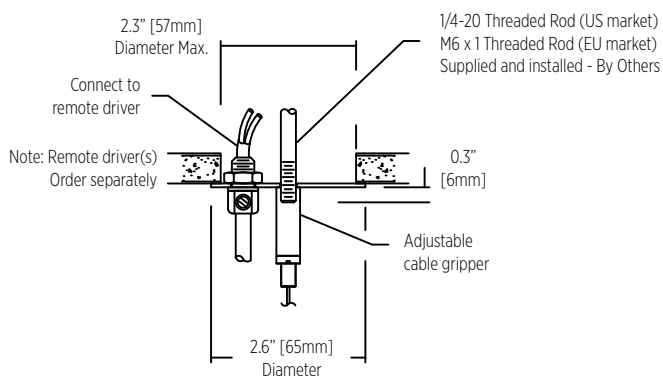

MOP-2A-2 Order Separately

Mounting Option Power 2A-2
Suspension assembly
Installed in drywall or wood ceiling