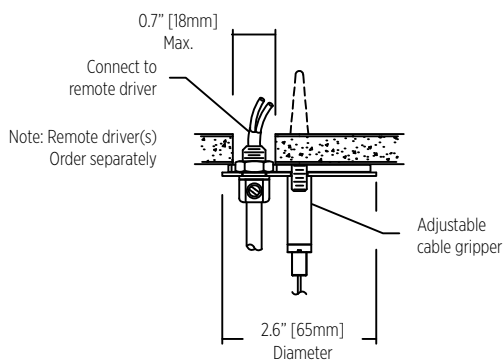

MOP-2A-1 Order Separately

Mounting Option Power 2A-1
Suspension assembly
Installed in drywall or wood ceiling