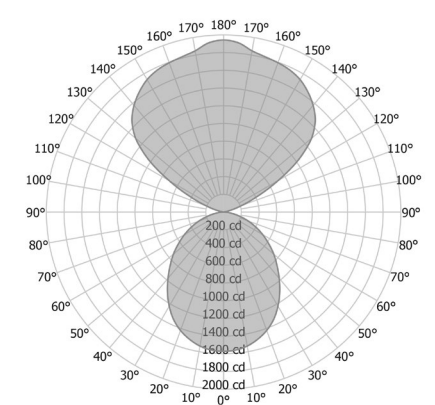

Example fixture number:

1671 - P - 24 - LD - LI - 30 - U - RD - S - X - SW - SA - 19 - SCR - CS - CC