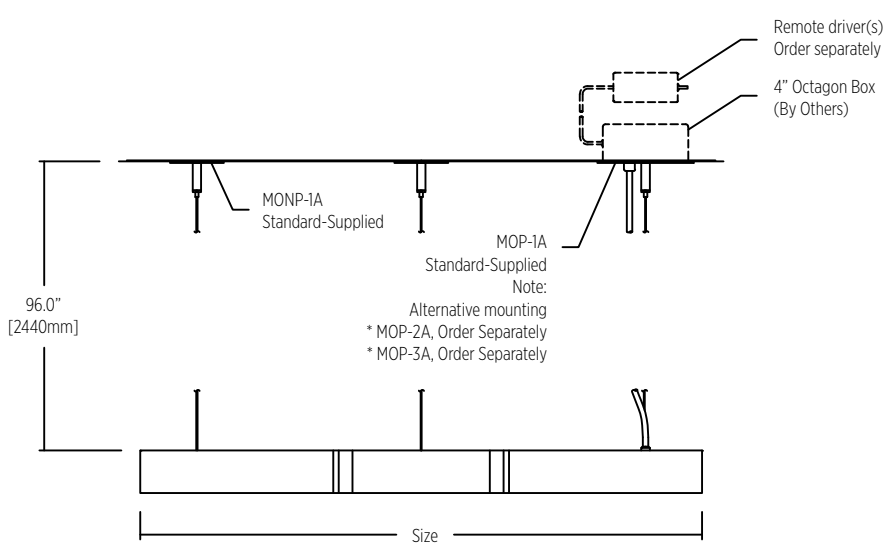

Uniform light distribution can illuminate any common area.

Size	
24	24.8" [631mm]
36	36.3" [921mm]
48	47.7" [1,211mm]
60	59.1" [1,500mm]
72	70.5" [1,790mm]
Custom	

* 50mm x 50mm fixture body profile
* Straight cables or center canopy mounting options available

Secant 50

PENDANT

SPECIFICATION SHEET

Secant 50

INSTALLATION TYPE

Straight cables with remote driver

Note:
See page 4 & 5 for mounting options

Straight cables with surface mounted canopy with integral driver - Order separately

Secant 50

PENDANT

SPECIFICATION SHEET

Secant 50

Straight power cables with remote driver

Note:
See below for mounting options

CMOP-3-2 Standard - Supplied

Mounting Option Power 3-2
Suspension Assembly
Installed in drywall or wood ceiling

Center canopy 10" [254mm] Diameter

Fixture mounts directly to 4" octagon box - supplied and installed by others

Minimum mounting height per fixture size for center canopy options:

Fixture Size (Diameter)	Minimum Mounting Height
24" [631mm]	15" [380mm]
36" [921mm]	20" [510mm]
48" [1,211mm]	30" [760mm]
60" [1,500mm]	40" [1,015mm]
72" [1,790mm]	50" [1,270mm]