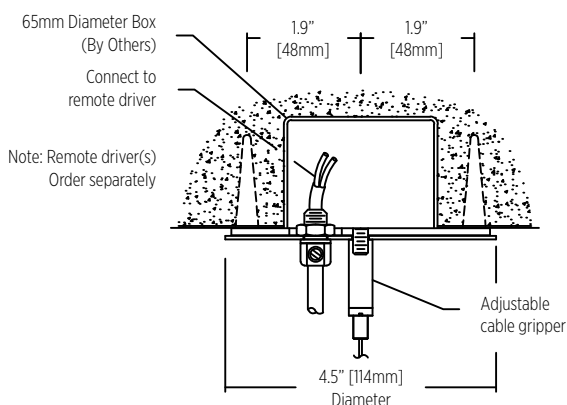

Center canopy 10" [254mm] Diameter

Fixture mounts directly to 4" octagon box - supplied and installed by others

Minimum mounting height per fixture size for center canopy options:

Fixture Size (Diameter)	Minimum Mounting Height
24" [631mm]	15" [380mm]
36" [921mm]	20" [510mm]
48" [1,211mm]	30" [760mm]
60" [1,500mm]	40" [1,015mm]
72" [1,790mm]	50" [1,270mm]

MOP-2A-1 Order Separately

Mounting Option Power 2A-1
Suspension assembly
Installed in drywall or wood ceiling

MOP-2A-2 Order Separately

Mounting Option Power 2A-2
Suspension assembly
Installed in drywall or wood ceiling

Secant 50

PENDANT

SPECIFICATION SHEET

Secant 50

MOP-3A Order Separately

Mounting Option Power 3A
65mm Diameter Box (By Others)
Installed in drywall, wood or concrete ceiling

STRAIGHT CABLES MOUNTING OPTION - NON POWER

MONP-1A-1 Standard - Supplied

Mounting Option - Non Power
Threaded Rod installed
to structural ceiling (By Others)

MONP-1A-2 Alternative - Supplied

Mounting Option - Non Power
Suspension Assembly
Installed in drywall, wood or concrete ceiling