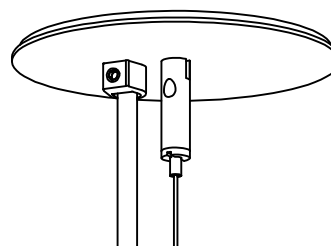

Center canopy 10" [254mm] Diameter

Fixture mounts directly to 4" octagon box - supplied and installed by others

Minimum mounting height per fixture size for center canopy options:

Fixture Size (Diameter)	Minimum Mounting Height
24" [631mm]	15" [380mm]
36" [921mm]	20" [510mm]
48" [1,211mm]	30" [760mm]
60" [1,500mm]	40" [1,015mm]
72" [1,790mm]	50" [1,270mm]

MOP-2A-1 Order Separately

Mounting Option Power 2A-1
Suspension assembly
Installed in drywall or wood ceiling

MOP-2A-2 Order Separately

Mounting Option Power 2A-2
Suspension assembly
Installed in drywall or wood ceiling

Secant 50

PENDANT

SPECIFICATION SHEET

Secant 50

MOP-3A Order Separately

Mounting Option Power 3A
65mm Diameter Box (By Others)
Installed in drywall, wood or concrete ceiling

STRAIGHT CABLES MOUNTING OPTION - NON POWER

MONP-1A-1 Standard - Supplied

Mounting Option - Non Power
Threaded Rod installed
to structural ceiling (By Others)

MONP-1A-2 Alternative - Supplied

Mounting Option - Non Power
Suspension Assembly
Installed in drywall, wood or concrete ceiling