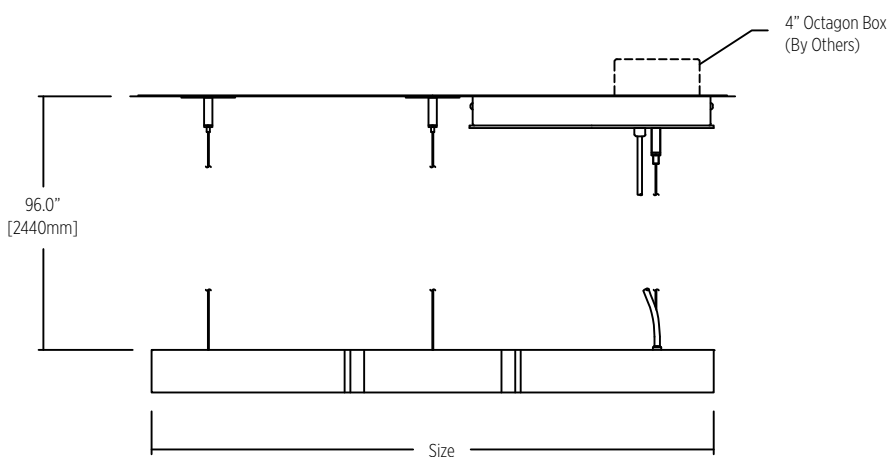

Uniform light distribution can illuminate any common area.

Size	
24	24.8" [631mm]
36	36.3" [921mm]
48	47.7" [1,211mm]
60	59.1" [1,500mm]
72	70.5" [1,790mm]
Custom	

* 50mm x 50mm fixture body profile
* Straight cables or center canopy mounting options available

Secant 50

PENDANT

SPECIFICATION SHEET

Secant 50

INSTALLATION TYPE

Straight cables with remote driver

Note:
See page 4 & 5 for mounting options

Straight cables with surface mounted canopy with integral driver - Order separately

Center canopy 10" [254mm] Diameter

Fixture mounts directly to 4" octagon box - supplied and installed by others

Minimum mounting height per fixture size for center canopy options:

Fixture Size (Diameter)	Minimum Mounting Height
24" [631mm]	15" [380mm]
36" [921mm]	20" [510mm]
48" [1,211mm]	30" [760mm]
60" [1,500mm]	40" [1,015mm]
72" [1,790mm]	50" [1,270mm]