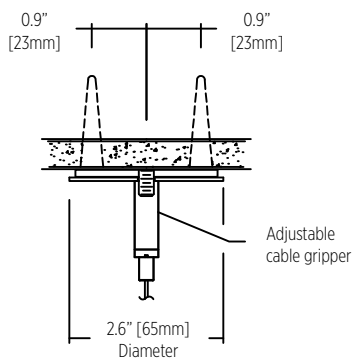

Center canopy 10" [254mm] Diameter

Fixture mounts directly to 4" octagon box - supplied and installed by others

Minimum mounting height per fixture size for center canopy options:

Fixture Size (Diameter)	Minimum Mounting Height
24" [631mm]	15" [380mm]
36" [921mm]	20" [510mm]
48" [1,211mm]	30" [760mm]
60" [1,500mm]	40" [1,015mm]
72" [1,790mm]	50" [1,270mm]

MOP-2A-1 Order Separately

Mounting Option Power 2A-1
Suspension assembly
Installed in drywall or wood ceiling

MOP-2A-2 Order Separately

Mounting Option Power 2A-2
Suspension assembly
Installed in drywall or wood ceiling

Secant 50

PENDANT

SPECIFICATION SHEET

Secant 50

MOP-3A Order Separately

Mounting Option Power 3A
65mm Diameter Box (By Others)
Installed in drywall, wood or concrete ceiling

STRAIGHT CABLES MOUNTING OPTION - NON POWER

MONP-1A-1 Standard - Supplied

Mounting Option - Non Power
Threaded Rod installed
to structural ceiling (By Others)

MONP-1A-2 Alternative - Supplied

Mounting Option - Non Power
Suspension Assembly
Installed in drywall, wood or concrete ceiling