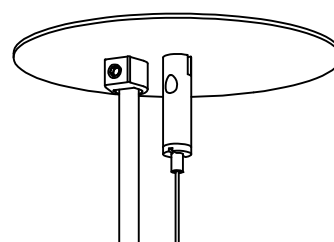

Secant 50

PENDANT

SPECIFICATION SHEET

Secant 50

Center canopy with remote driver

Center canopy 5.9" [150mm] Diameter

Fixture mounts directly to 4" octagon box - supplied and installed by others

Center canopy with integral driver

Center canopy 10" [254mm] Diameter

Fixture mounts directly to 4" octagon box - supplied and installed by others

Minimum mounting height per fixture size for center canopy options:

Fixture Size (Diameter)	Minimum Mounting Height
24" [631mm]	15" [380mm]
36" [921mm]	20" [510mm]
48" [1,211mm]	30" [760mm]
60" [1,500mm]	40" [1,015mm]
72" [1,790mm]	50" [1,270mm]

Secant 50

PENDANT

SPECIFICATION SHEET

Secant 50

STRAIGHT CABLES MOUNTING OPTION - POWER

MOP-1A Standard - Supplied

Mounting Option Power 1A
Octagon Box (By Others)
Installed in drywall, wood or concrete ceiling

MOP-2A-1 Order Separately

Mounting Option Power 2A-1
Suspension assembly
Installed in drywall or wood ceiling

MOP-2A-2 Order Separately

Mounting Option Power 2A-2
Suspension assembly
Installed in drywall or wood ceiling