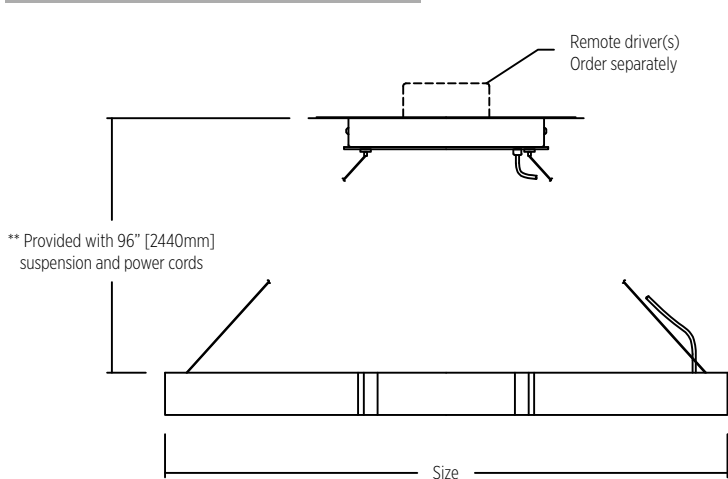

Uniform light distribution can illuminate any common area.

Size	
24	24.8" [631mm]
36	36.3" [921mm]
48	47.7" [1,211mm]
60	59.1" [1,500mm]
72	70.5" [1,790mm]
Custom	

* 50mm x 50mm fixture body profile
* Straight cables or center canopy mounting options available

Secant 50

PENDANT

SPECIFICATION SHEET

Secant 50

Straight power cables with remote driver

Note:
See below for mounting options

CMOP-3-2 Standard - Supplied

Mounting Option Power 3-2
Suspension Assembly
Installed in drywall or wood ceiling

Secant 50

PENDANT

SPECIFICATION SHEET

Secant 50

Center canopy with remote driver

Center canopy 5.9" [150mm] Diameter

Fixture mounts directly to 4" octagon box - supplied and installed by others

Center canopy with integral driver

Center canopy 10" [254mm] Diameter

Fixture mounts directly to 4" octagon box - supplied and installed by others

Minimum mounting height per fixture size for center canopy options:

Fixture Size (Diameter)	Minimum Mounting Height
24" [631mm]	15" [380mm]
36" [921mm]	20" [510mm]
48" [1,211mm]	30" [760mm]
60" [1,500mm]	40" [1,015mm]
72" [1,790mm]	50" [1,270mm]