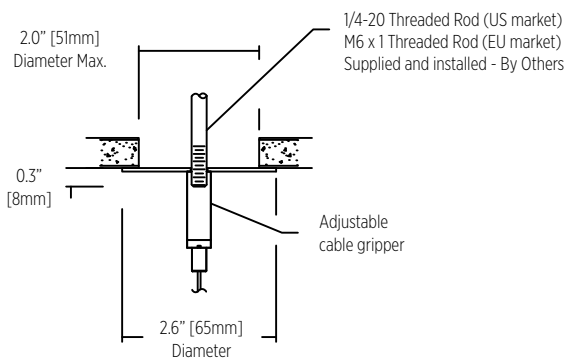

Center canopy 10" [254mm] Diameter

Fixture mounts directly to 4" octagon box - supplied and installed by others

Minimum mounting height per fixture size for center canopy options:

Fixture Size (Diameter)	Minimum Mounting Height
24" [631mm]	15" [380mm]
36" [921mm]	20" [510mm]
48" [1,211mm]	30" [760mm]
60" [1,500mm]	40" [1,015mm]
72" [1,790mm]	50" [1,270mm]

Secant 50

PENDANT

SPECIFICATION SHEET

Secant 50

MOP-3A Order Separately

Mounting Option Power 3A
65mm Diameter Box (By Others)
Installed in drywall, wood or concrete ceiling

STRAIGHT CABLES MOUNTING OPTION - NON POWER

MONP-1A-1 Standard - Supplied

Mounting Option - Non Power
Threaded Rod installed
to structural ceiling (By Others)

MONP-1A-2 Alternative - Supplied

Mounting Option - Non Power
Suspension Assembly
Installed in drywall, wood or concrete ceiling