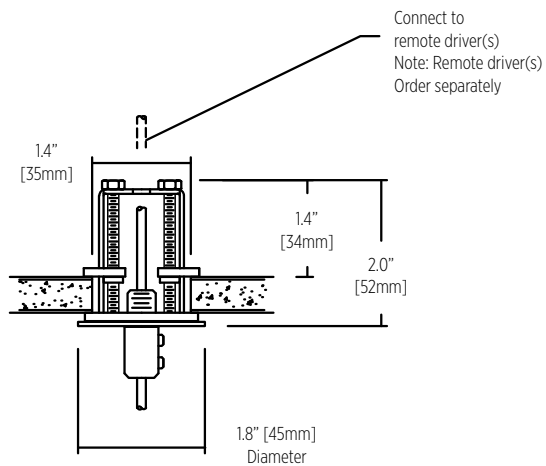

Uniform light distribution can illuminate any common area.

Size	
24	24.8" [631mm]
36	36.3" [921mm]
48	47.7" [1,211mm]
60	59.1" [1,500mm]
72	70.5" [1,790mm]
Custom	

* 50mm x 50mm fixture body profile
* Straight cables or center canopy mounting options available

Secant 50

PENDANT

SPECIFICATION SHEET

Secant 50

Straight power cables with remote driver

Note:
See below for mounting options

CMOP-3-2 Standard - Supplied

Mounting Option Power 3-2
Suspension Assembly
Installed in drywall or wood ceiling

Secant 50

PENDANT

SPECIFICATION SHEET

Secant 50

Center canopy with remote driver

Center canopy 5.9" [150mm] Diameter

Fixture mounts directly to 4" octagon box - supplied and installed by others

Center canopy with integral driver

Center canopy 10" [254mm] Diameter

Fixture mounts directly to 4" octagon box - supplied and installed by others

Minimum mounting height per fixture size for center canopy options:

Fixture Size (Diameter)	Minimum Mounting Height
24" [631mm]	15" [380mm]
36" [921mm]	20" [510mm]
48" [1,211mm]	30" [760mm]
60" [1,500mm]	40" [1,015mm]
72" [1,790mm]	50" [1,270mm]