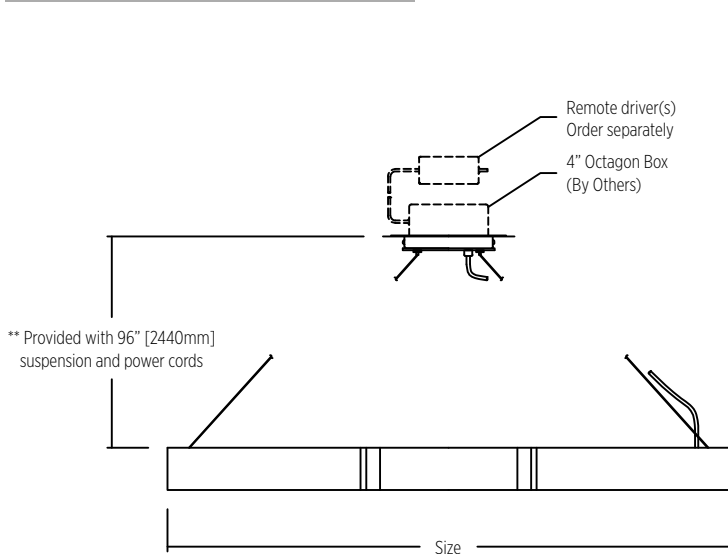

Uniform light distribution can illuminate any common area.

Size	
24	24.8" [631mm]
36	36.3" [921mm]
48	47.7" [1,211mm]
60	59.1" [1,500mm]
72	70.5" [1,790mm]
Custom	

* 50mm x 50mm fixture body profile
* Straight cables or center canopy mounting options available

Secant 50

PENDANT

SPECIFICATION SHEET

Secant 50

Straight power cables with remote driver

Note:
See below for mounting options

CMOP-3-2 Standard - Supplied

Mounting Option Power 3-2
Suspension Assembly
Installed in drywall or wood ceiling

Secant 50

PENDANT

SPECIFICATION SHEET

Secant 50

Center canopy with remote driver

Center canopy 5.9" [150mm] Diameter

Fixture mounts directly to 4" octagon box - supplied and installed by others

Center canopy with integral driver

Center canopy 10" [254mm] Diameter

Fixture mounts directly to 4" octagon box - supplied and installed by others

Minimum mounting height per fixture size for center canopy options:

Fixture Size (Diameter)	Minimum Mounting Height
24" [631mm]	15" [380mm]
36" [921mm]	20" [510mm]
48" [1,211mm]	30" [760mm]
60" [1,500mm]	40" [1,015mm]
72" [1,790mm]	50" [1,270mm]