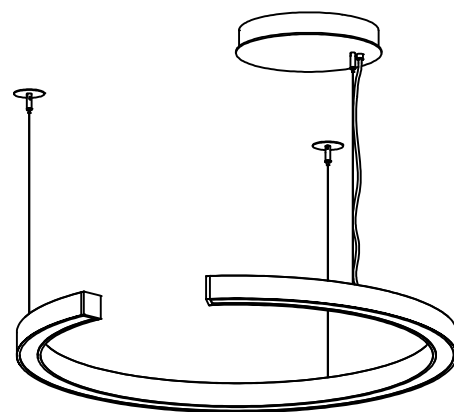

Uniform light distribution can illuminate any common area.

Size	
24	24.8" [631mm]
36	36.3" [921mm]
48	47.7" [1,211mm]
60	59.1" [1,500mm]
72	70.5" [1,790mm]
Custom	

* 50mm x 50mm fixture body profile
* Straight cables or center canopy mounting options available

Secant 50

PENDANT

SPECIFICATION SHEET

Secant 50

INSTALLATION TYPE

Straight cables with remote driver

Note:
See page 4 & 5 for mounting options

Straight cables with surface mounted canopy with integral driver - Order separately

Secant 50

PENDANT

SPECIFICATION SHEET

Secant 50

Straight power cables with remote driver

Note:
See below for mounting options

CMOP-3-2 Standard - Supplied

Mounting Option Power 3-2
Suspension Assembly
Installed in drywall or wood ceiling

Center canopy 10" [254mm] Diameter

Fixture mounts directly to 4" octagon box - supplied and installed by others

Minimum mounting height per fixture size for center canopy options:

Fixture Size (Diameter)	Minimum Mounting Height
24" [631mm]	15" [380mm]
36" [921mm]	20" [510mm]
48" [1,211mm]	30" [760mm]
60" [1,500mm]	40" [1,015mm]
72" [1,790mm]	50" [1,270mm]